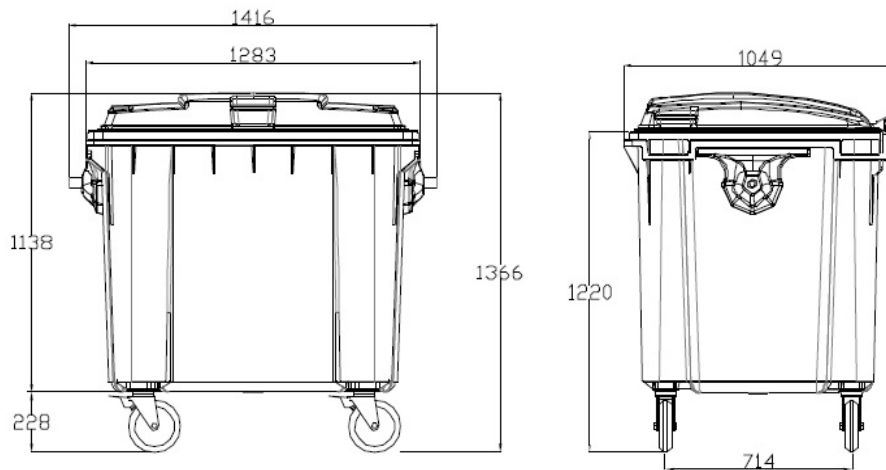

### 1,100-Litre Bin (Flat lid)

**Item No.:** SFGB-1100

**Capacity:** 1,100 litres

**Weight:** about 52 kgs

**Maximum allowable weight:** 440 kgs

**Material:** Injection moulded, high-density polyethylene (HDPE) UV stabilized

**Wheels:** 4 swivel caster; 2 casters with brakes

**Lid-body attachment:** Four plastic pivots

**Certifications:** EN840

**Origin:** all manufactured in Taiwan

**Colour:** 

### Dimensions:

### Load Quantity:

20' DC	40' DC	40'HQ
40 pcs	90 pcs	100 pcs

Item No.	Volume	Size	Weight	Length	Width	Height
SFGB-1100	1100 litre	L	52 kgs	1,415 mm	1,050 mm	1,410 mm
SFGB-660	660 litre	M	43.2 kgs	1,425 mm	765 mm	1,320 mm
SFGB-360	360 litre	SL	15.3 kgs	860 mm	605 mm	1,125 mm
SFGB-240	240 litre	S	13.5 kgs	690 mm	575 mm	1,110 mm
SFGB-120	120 litre	SS	8.45 kgs	525 mm	475 mm	980 mm